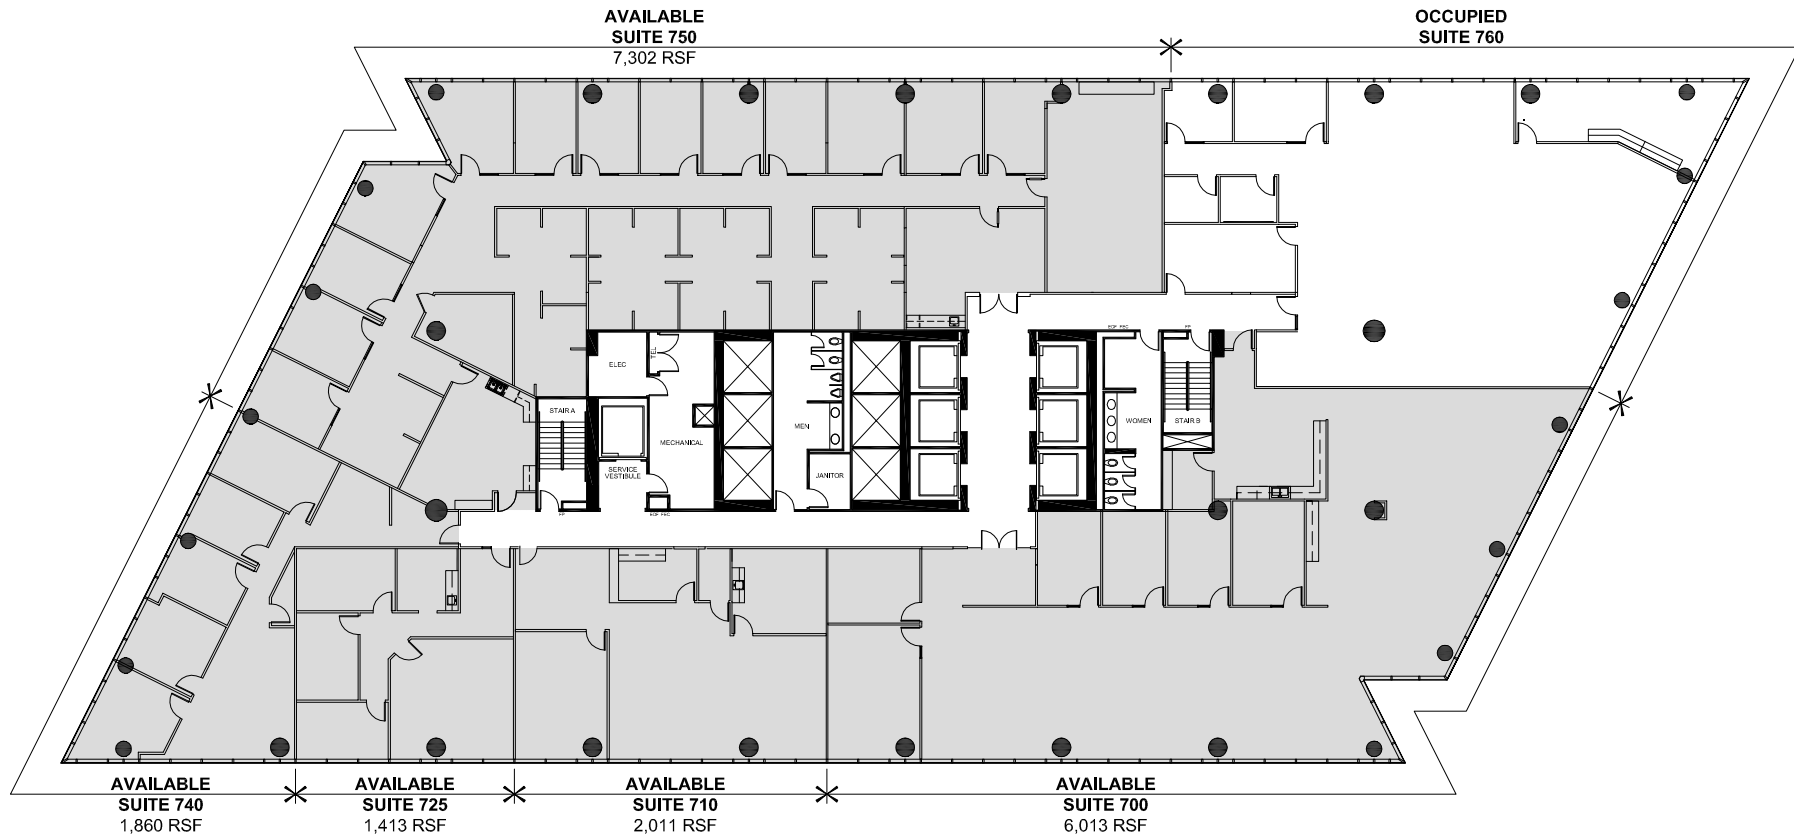

7TH FLOOR

Suite 700, 710, 725, 740, & 750 | 18,599RSF

FOR LEASING INFO, PLEASE CONTACT:

Vince Strake
Director
+1 713 260 0262
vince.strake@cushwake.com

Win Haggard
Executive Managing Director
+1 713 260 0234
win.haggard@cushwake.com