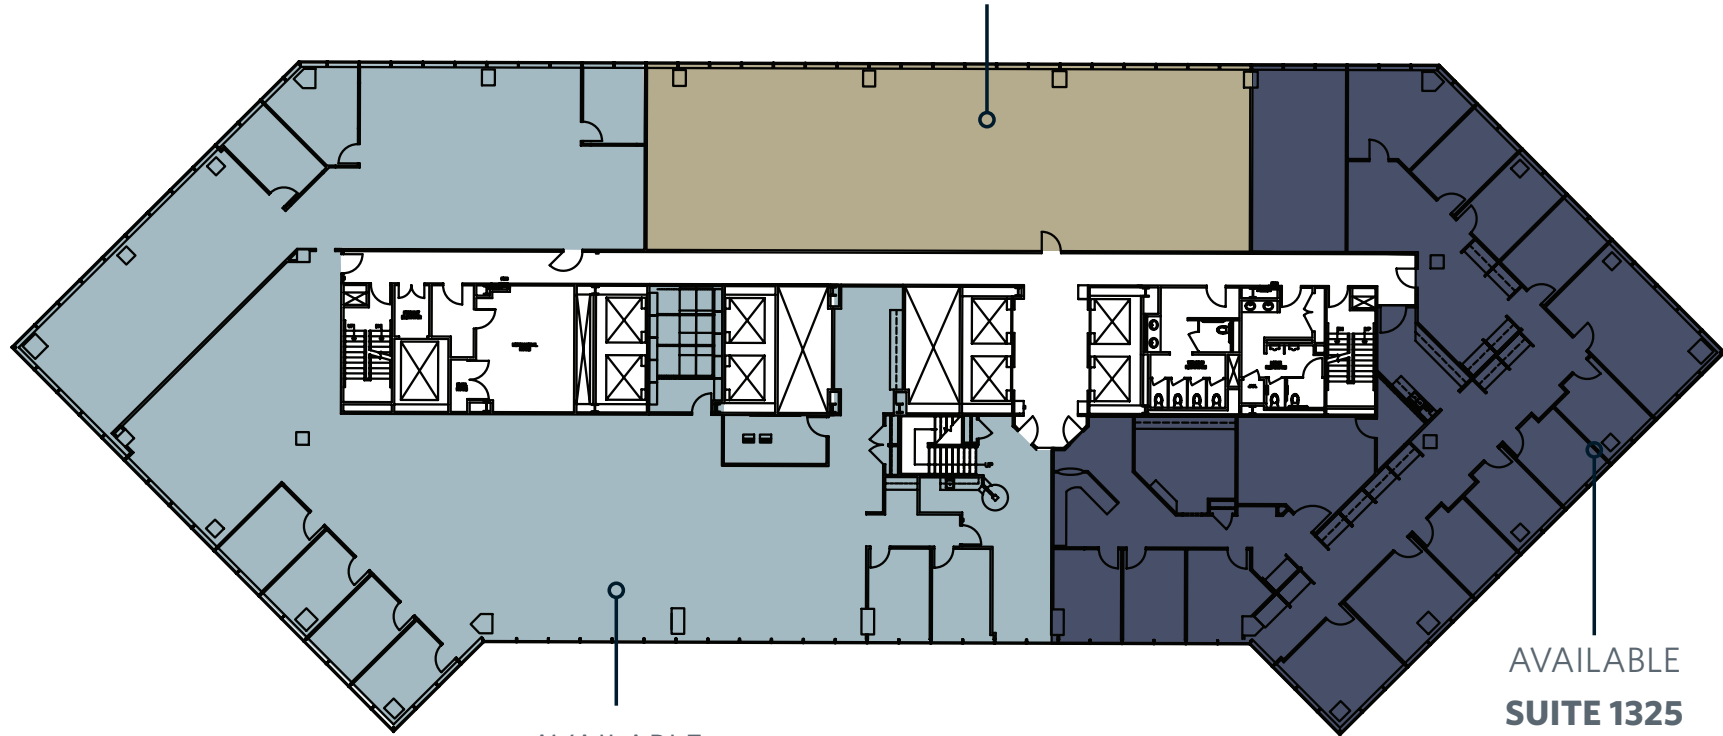

FLOORPLAN

SUITE 1300, 1325 & 1350

AVAILABLE
SUITE 1350
3,218 RSF

AVAILABLE
SUITE 1300
10,012 RSF

AVAILABLE
SUITE 1325
6,354 RSF

DIGGER DALEY
Senior Director
+1 513 763 3028
digger.daley@cushwake.com

JOE JANSZEN
Senior Director
+1 513 549 3011
joe.janszen@cushwake.com