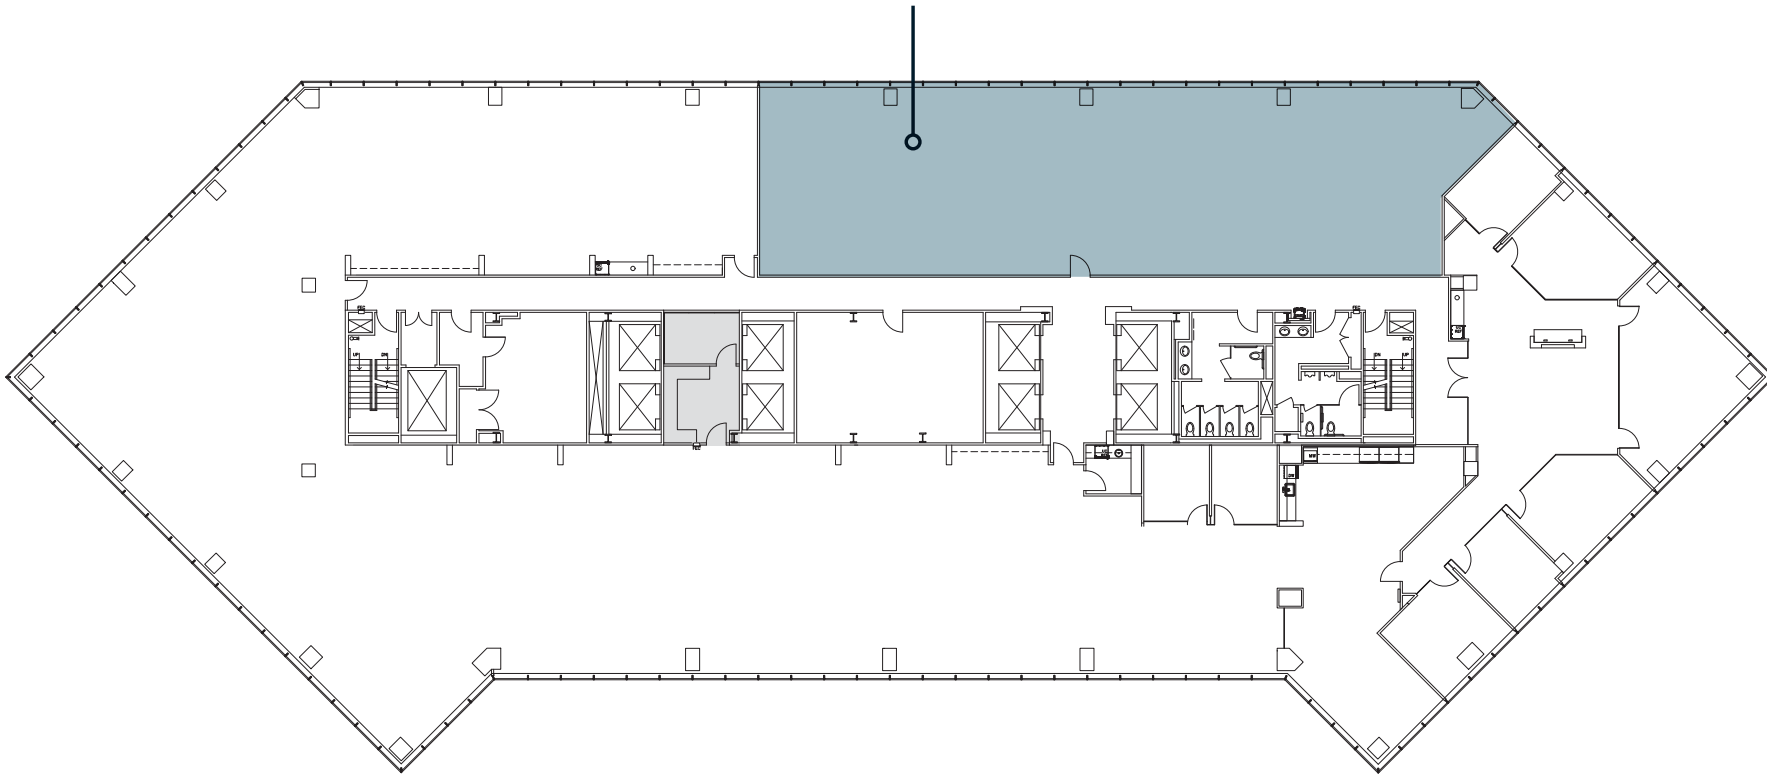

FLOORPLAN

SUITE 1450

3,745 RSF

AVAILABLE
SUITE 1450
3,745 RSF

DIGGER DALEY
Senior Director

+1 513 763 3028
digger.daley@cushwake.com

JOE JANSZEN
Senior Director

+1 513 549 3011
joe.janszen@cushwake.com