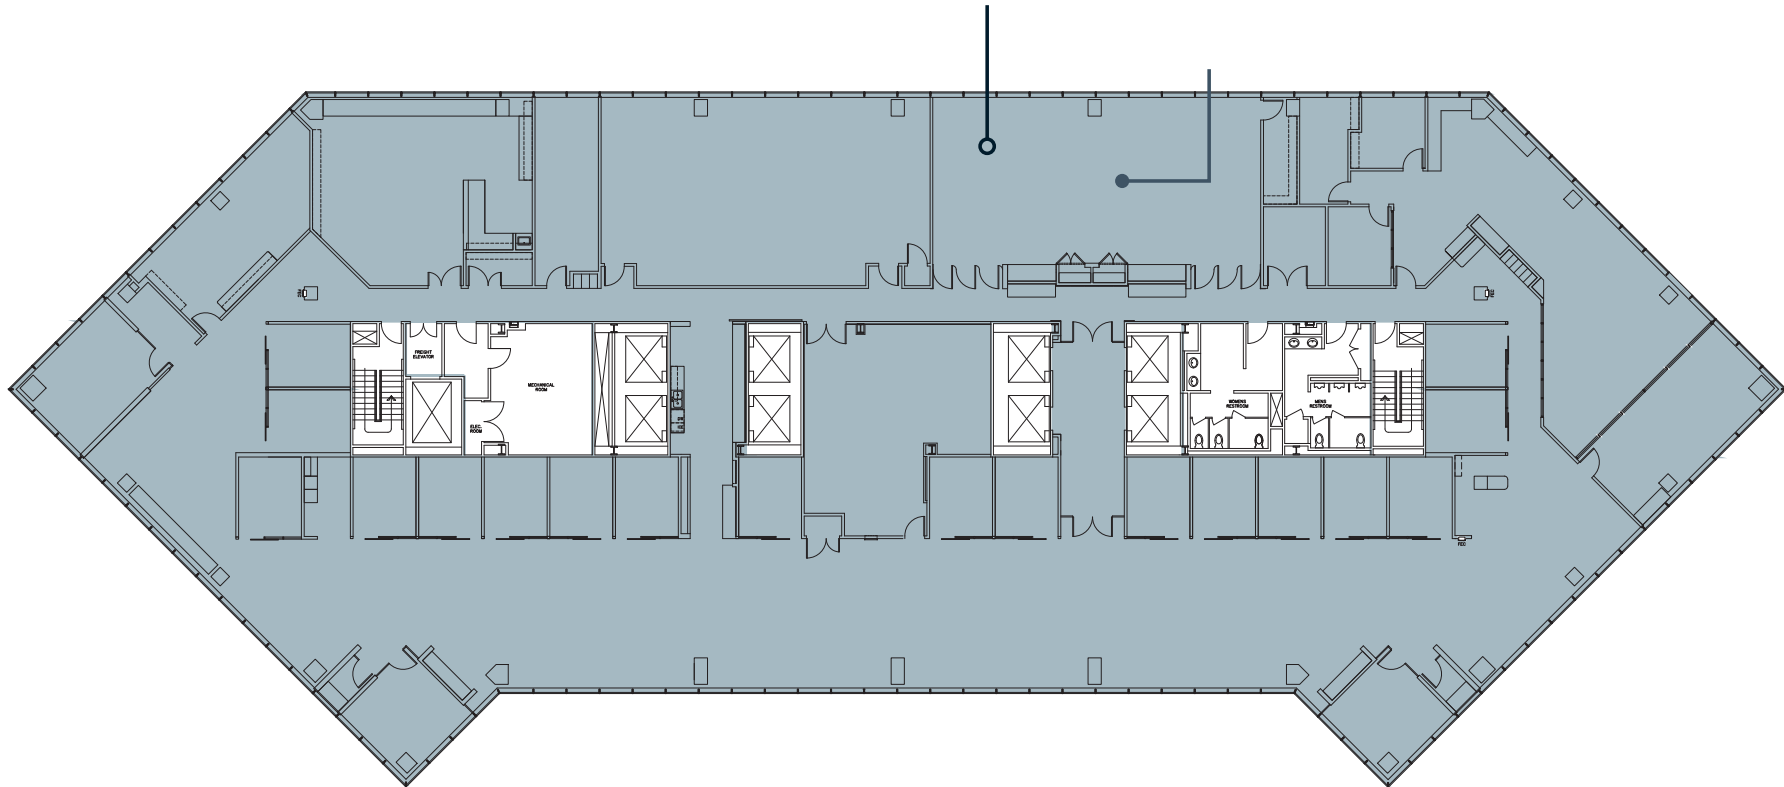

FLOORPLAN

SUITE 1600

19,775 RSF

AVAILABLE
SUITE 1600
19,775 RSF

DIGGER DALEY
Senior Director

+1 513 763 3028
digger.daley@cushwake.com

JOE JANSZEN
Senior Director

+1 513 549 3011
joe.janszen@cushwake.com