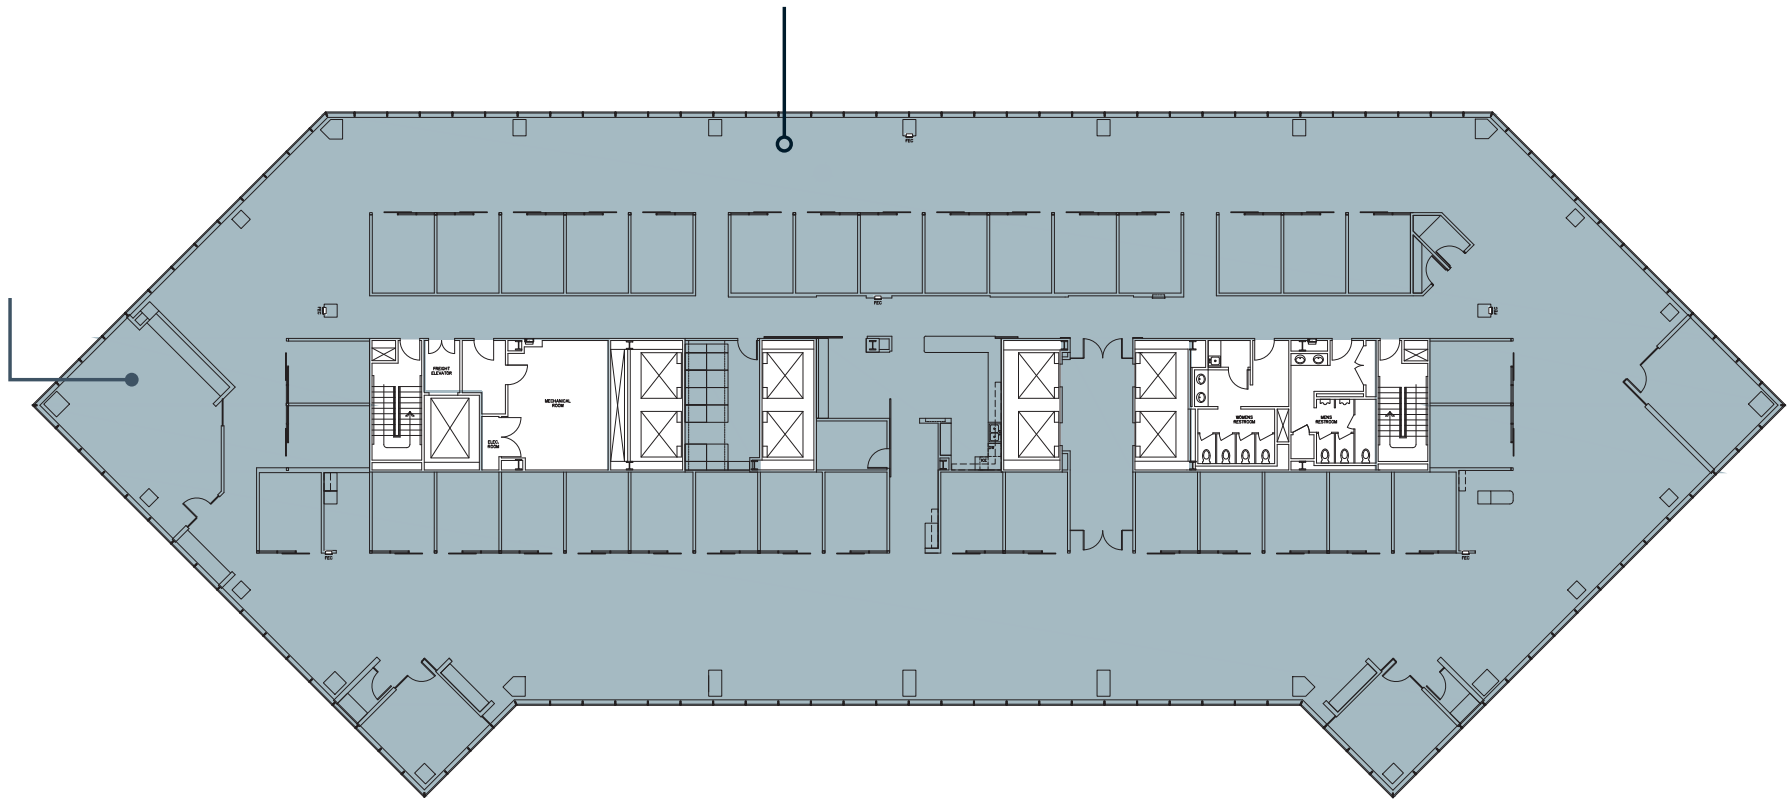

FLOORPLAN

SUITE 1700

19,775 RSF

AVAILABLE
SUITE 1700
19,775 RSF

DIGGER DALEY
Senior Director

+1 513 763 3028
digger.daley@cushwake.com

JOE JANSZEN
Senior Director

+1 513 549 3011
joe.janszen@cushwake.com