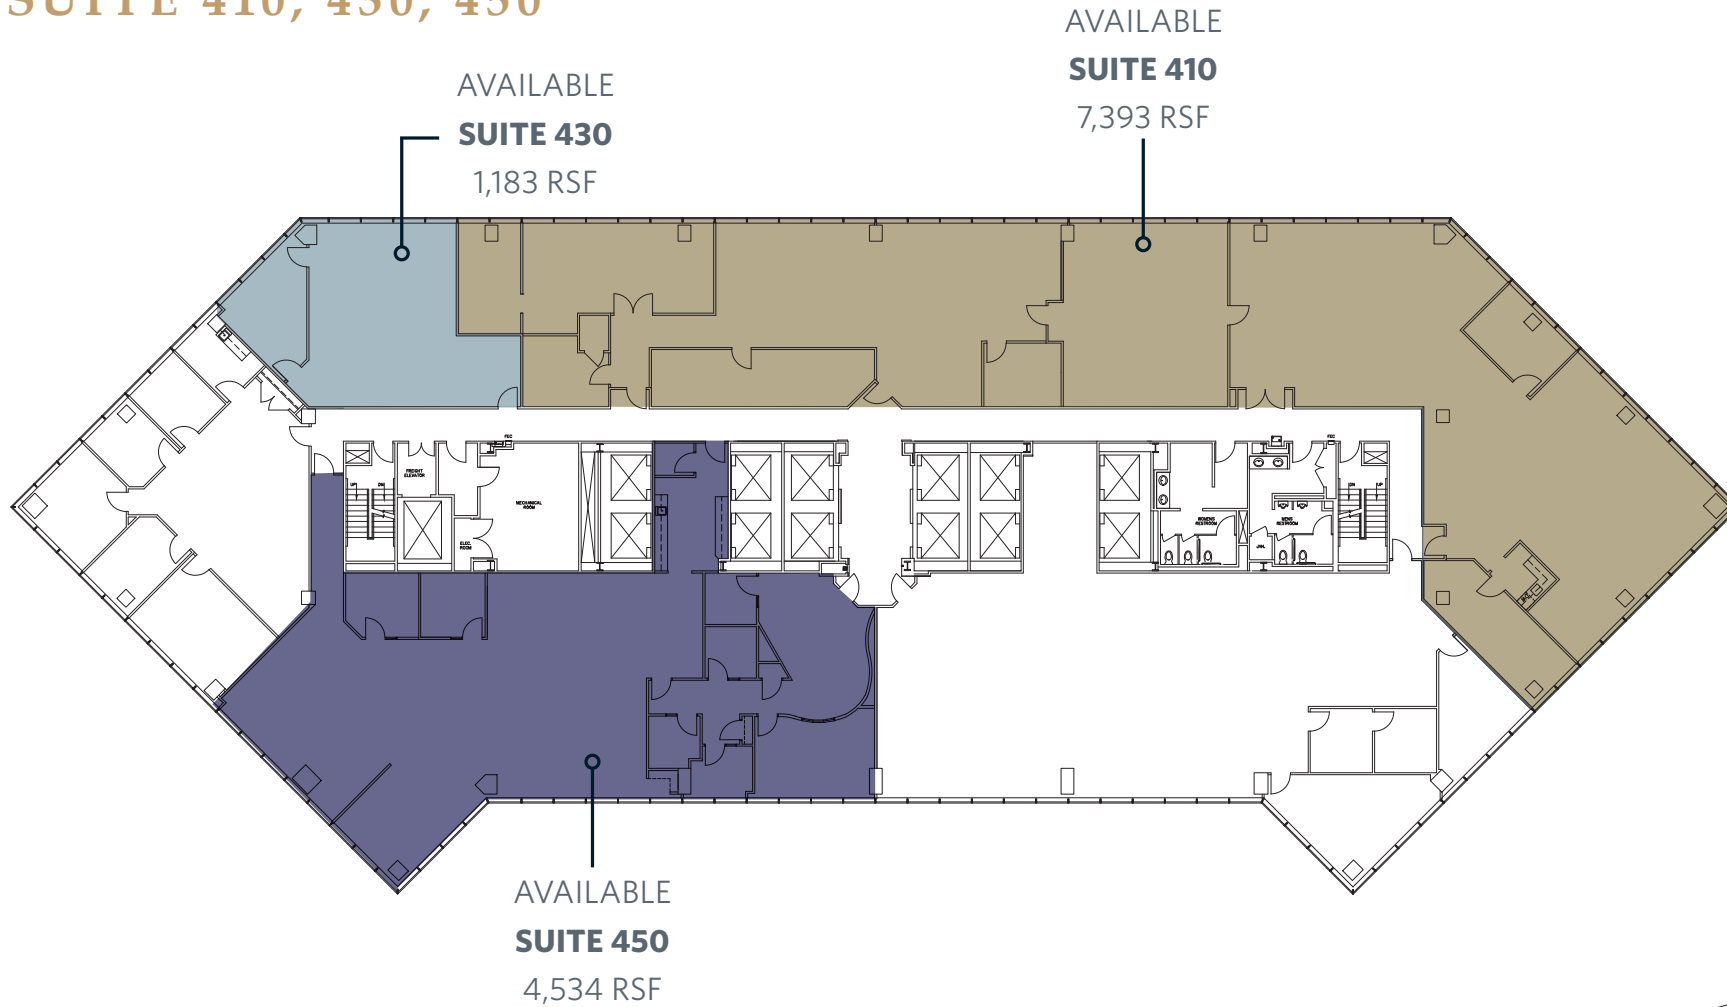

FLOORPLAN

SUITE 410, 430, 450

DIGGER DALEY

Senior Director

+1 513 763 3028

digger.daley@cushwake.com

JOE JANSZEN

Senior Director