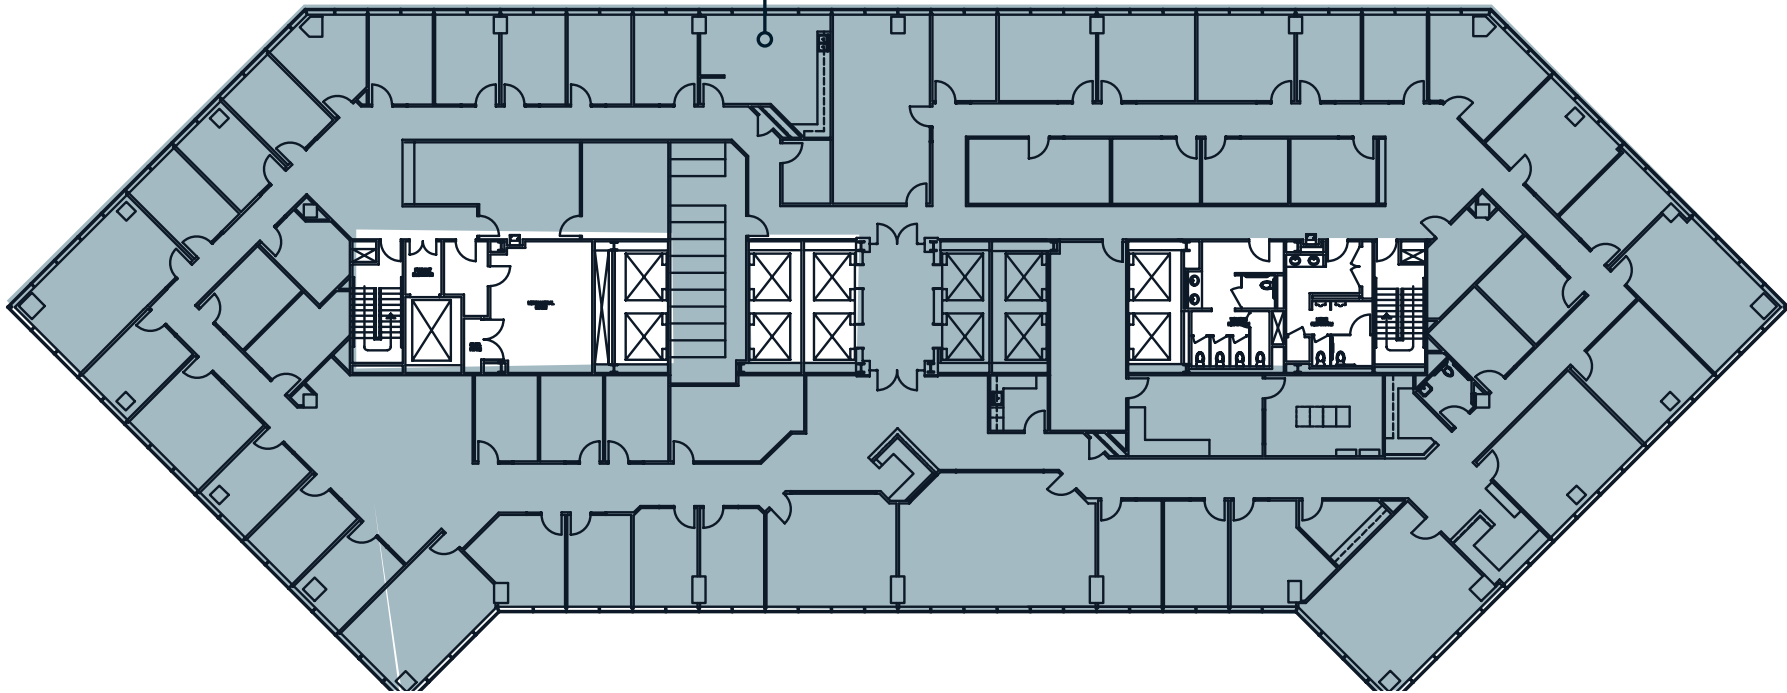

FLOORPLAN

SUITE 500

19,584 RSF

AVAILABLE
SUITE 500
19,584 RSF

250 E. FIFTH

DIGGER DALEY

Senior Director

+1 513 763 3028