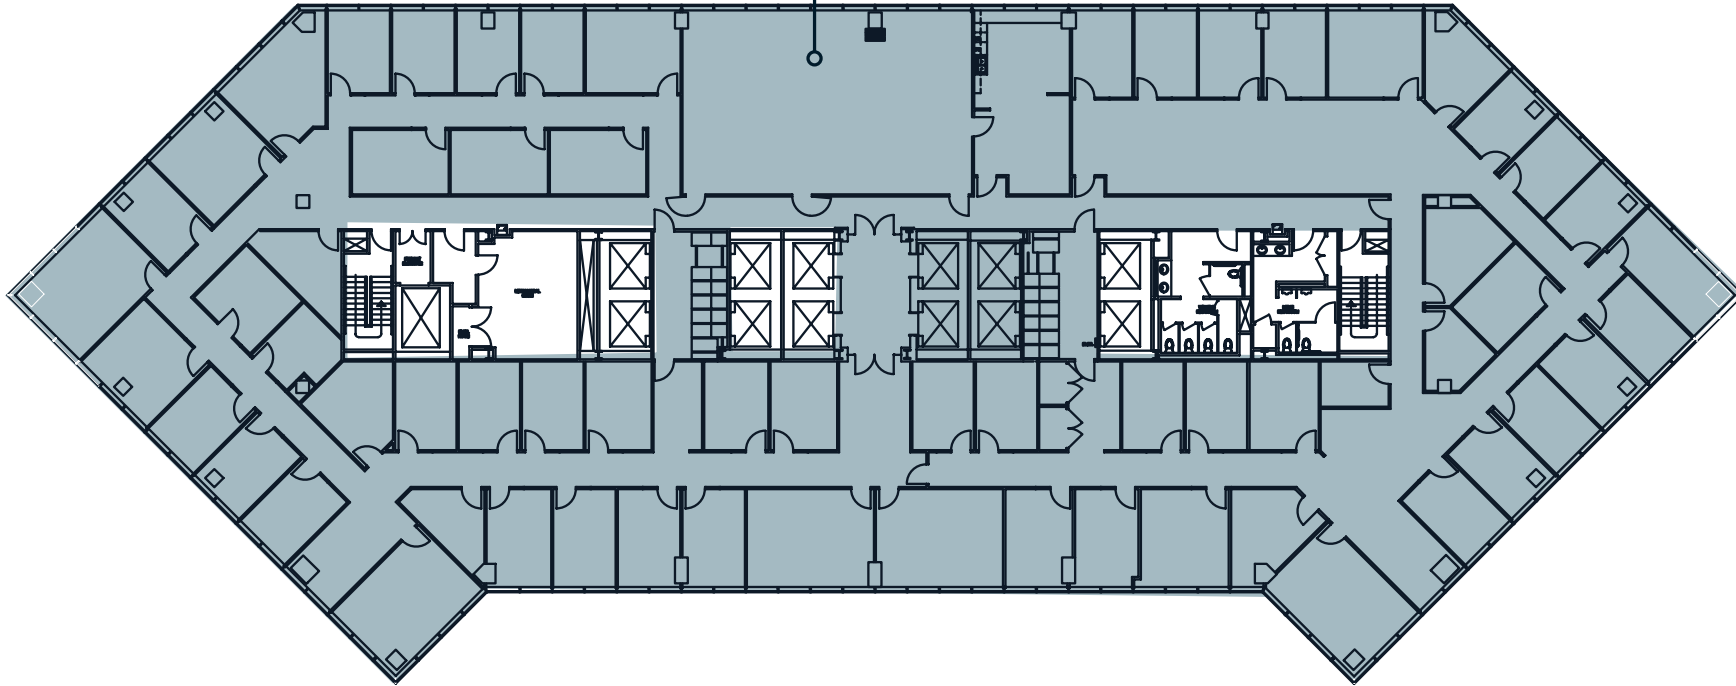

FLOORPLAN

SUITE 600

19,584 RSF

AVAILABLE
SUITE 600
19,584 RSF

DIGGER DALEY
Senior Director

+1 513 763 3028
digger.daley@cushwake.com

JOE JANSZEN
Senior Director

+1 513 549 3011
joe.janszen@cushwake.com